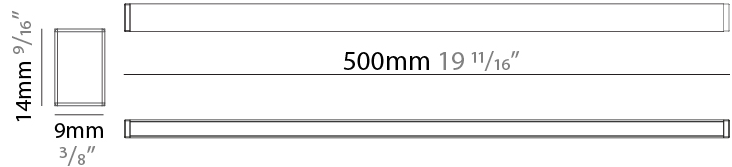

GENERAL

Series: Corto _____
Brand: Unonovesette _____
Division: Architectural _____
Mounting Type: Surface _____
Mounting Location: Under Steps _____
Subcategory: Profile _____

PHYSICAL

Shape: Rectangle _____
Length (mm): 500 _____
Length (in): 19 ⁷/₃₂ _____
Width (mm): 9 _____
Width (in): 1/3 _____
Height (mm): 14 _____
Height (in): 5/9 _____
Light Distribution: Direct _____
Weight (kg): 0.07 _____
Weight (lbs): 0.15 _____
Diffuser: Opal PMMA _____
Fixture Finish: ANA _____
Fixture Material: Extruded Aluminum _____
Cable Details: 450mm cable 2x0.5 mm2 _____

ELECTRICAL

Lamp Type: LED _____
Input Wattage (W): 10.5-14 _____
Total Output Wattage (W): 8.9 _____
Dimming: Non-Dimming / Phase Dimming (120Vac only) / 0-10V Dimming _____
Driver Included: No _____
Driver Location: Remote _____
Driver Type: Constant Voltage - Universal _____
Driver Class: Class 2 _____
Input Voltage (V): 120 - 277 _____
Output Voltage (V): 24 _____

LED

Color Temperature (°K): 2700 / 3000 / 4000 _____
Max. Delivered Lumen (lm): 720 _____
CRI: >85 CRI _____
Lamp Life (hrs): 100000 _____

OPTICAL

Optic°: 180 _____
Beam Angle: Diffused _____
Adjustability: Fixed _____

RATINGS AND CERTIFICATIONS

Certified By: Certified for North American Standards _____
IP rating: IP40 _____